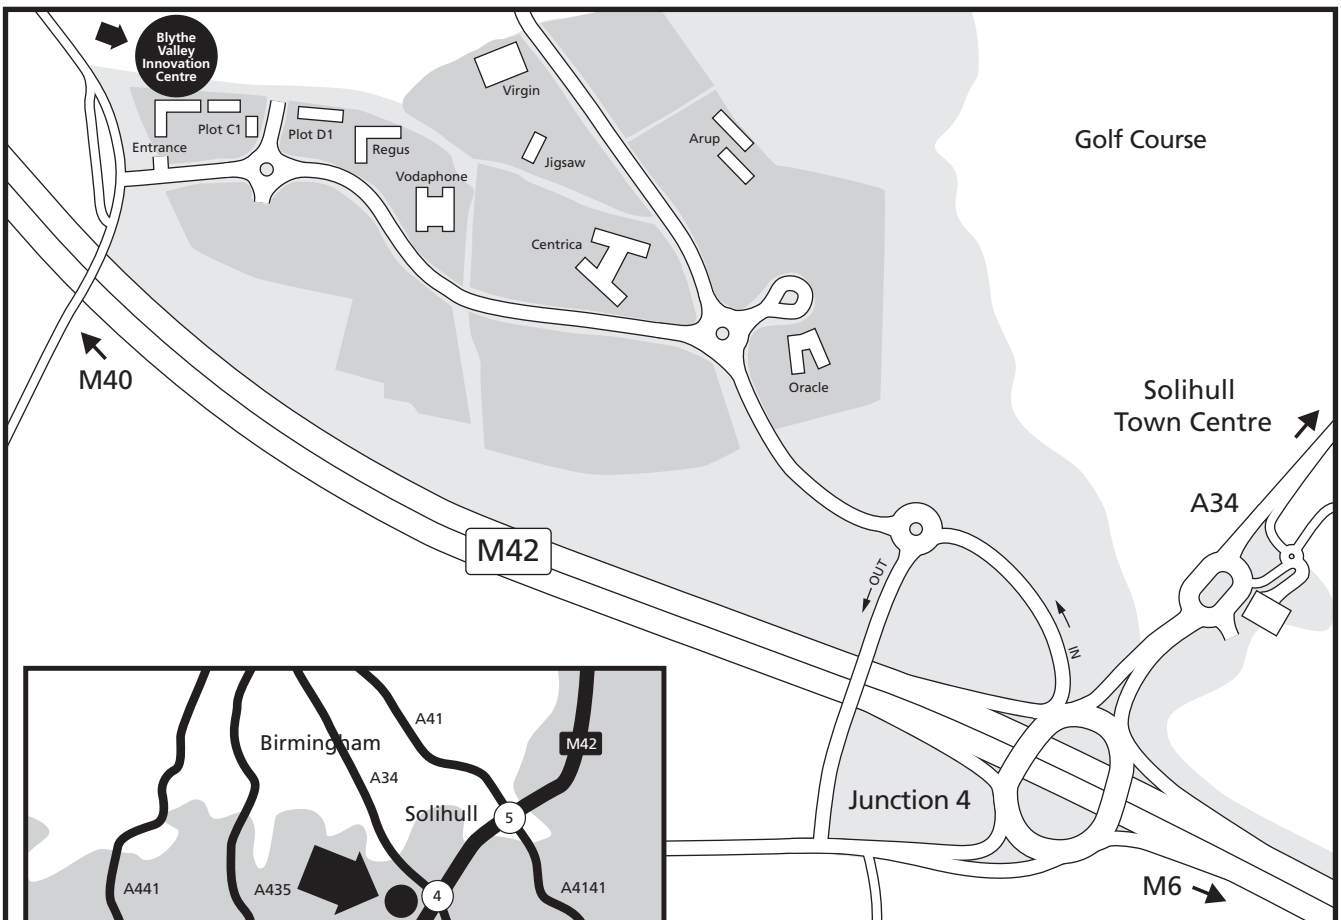

Blythe Valley Innovation Centre

Central Boulevard, Blythe Valley Park, Shirley, Solihull, West Midlands B90 8AJ.

Tel: 0121 506 9000 Fax: 0121 506 9001

Email: john.barnes@uwsp.co.uk Web: www.warwicksciencepark.co.uk

Directions to Blythe Valley Innovation Centre

Blythe Valley Park lies south of Solihull town centre, adjacent to and fronting Junction 4 of the M42 motorway.

The M42 links directly into the M40 (for the south) - M5 (for the southwest) - M6 north (for the northeast) - M6 south (for the M1 south / A14M southeast) - and M1 north (for the northeast)

- Leave M42 at J4
- Follow signs onto Blythe Valley Park
- Once on park turn left at second roundabout (Oracle is on the right)
- Go straight over at next roundabout
- Blythe Valley Innovation Centre is the last building on the right