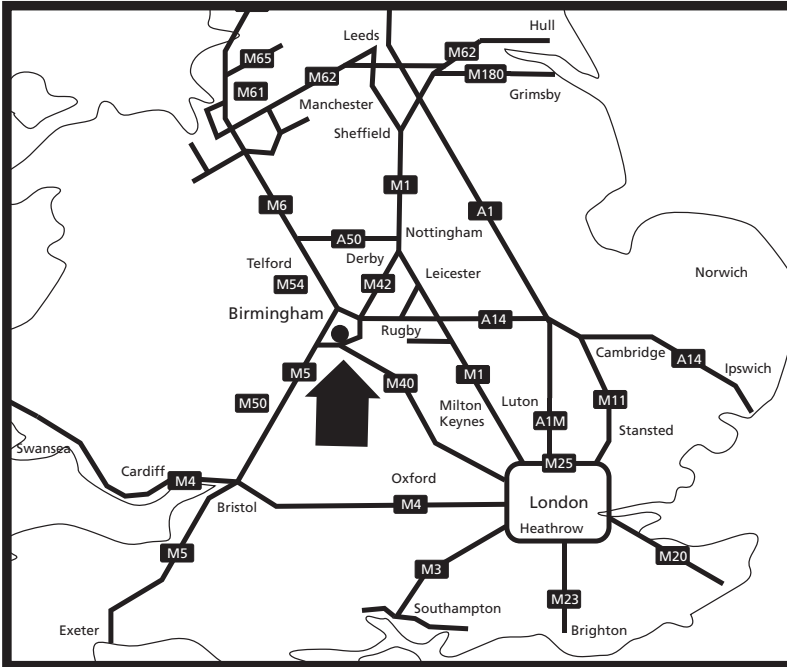

Blythe Valley Innovation Centre

Central Boulevard, Blythe Valley Park, Shirley, Solihull, West Midlands B90 8AJ.

Tel: 0121 506 9000 Fax: 0121 506 9001

Email: john.barnes@uwsp.co.uk Web: www.warwicksciencepark.co.uk

Directions to Blythe Valley Innovation Centre

Blythe Valley Park lies south of Solihull town centre, adjacent to and fronting Junction 4 of the M42 motorway.

The M42 links directly into the M40 (for the south) - M5 (for the southwest) - M6 north (for the northeast) - M6 south (for the M1 south / A14M southeast) - and M1 north (for the northeast)

- Leave M42 at J4
- Follow signs onto Blythe Valley Park
- Once on park turn left at second roundabout (Oracle is on the right)
- Go straight over at next roundabout
- Blythe Valley Innovation Centre is the last building on the right